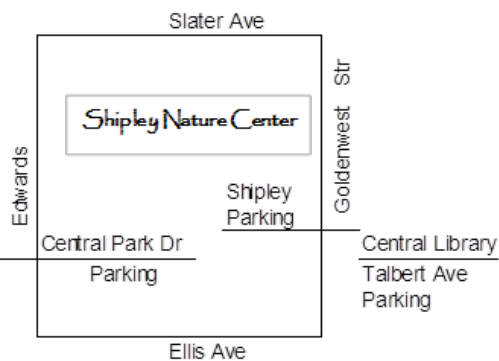

Educational and Family Fun

UCCE Master Gardeners of
Orange County

Sea and Sage Audubon Society

Inside the Outdoors,
O.C. Dept. of Education

The Butterfly House

The Guava Groove Ukulele Players and Kahakai Loa

And much more!

Shipley Nature Center is located at 17851 Goldenwest Street
in Huntington Central Park. See map for parking areas.

info@shipleynature.org

Phone: 714.842.4772

www.shipleynature.org

Facebook/Friends-of-Shipley-Nature-Center